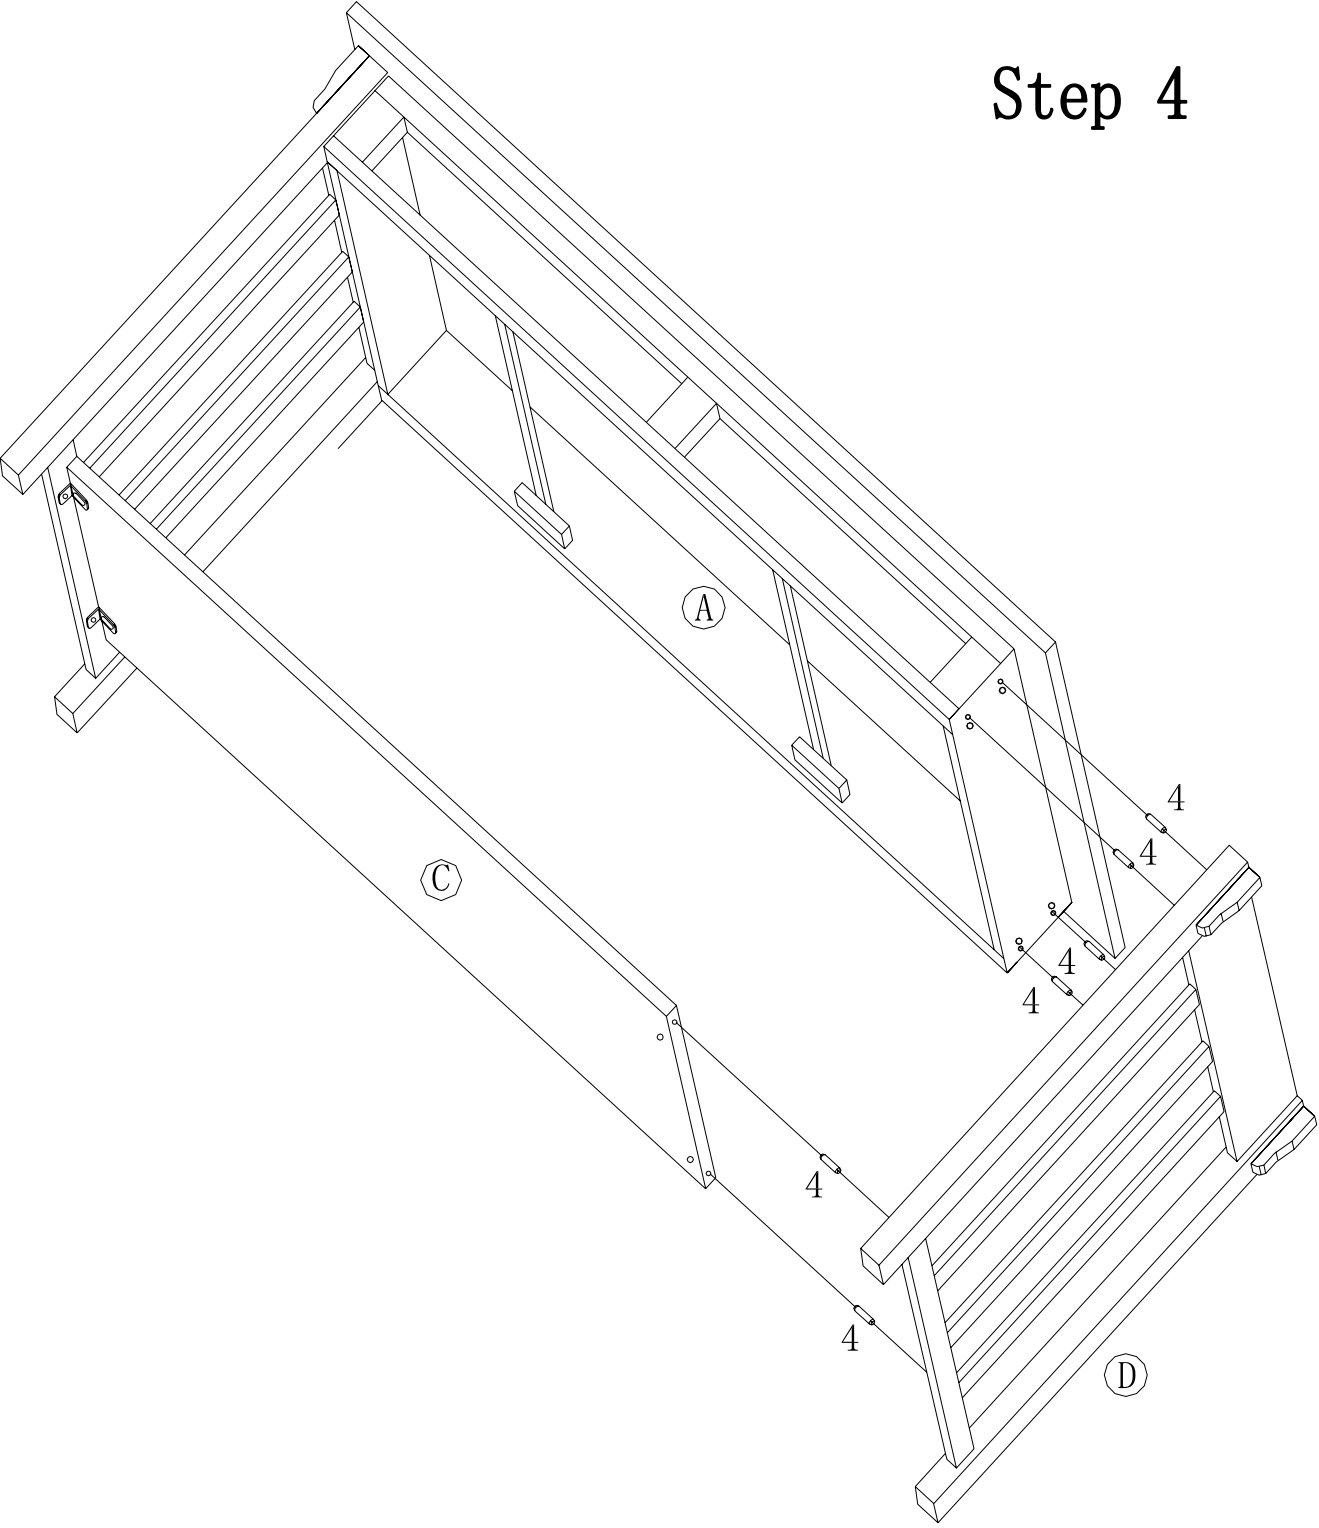

Assembly Instructions

ITEM Number: EWB221-1

Product Name: Console Table

Panel and Fittings Identification:

	PARTS	Q' TY		PARTS	Q' TY
A		1PC	1		8PCS
B		1PC	2		8PCS
C		1PC	3		8PCS
D		1PC	4		12PCS
			5		1PC
			6		4PCS
			7		8PCS
			8		8PCS
			9		8PCS
			10		1PC

Step By Step Assembly Instructions

Step 1

Step 2

Step 3

Step 4

Step 5

Step 6