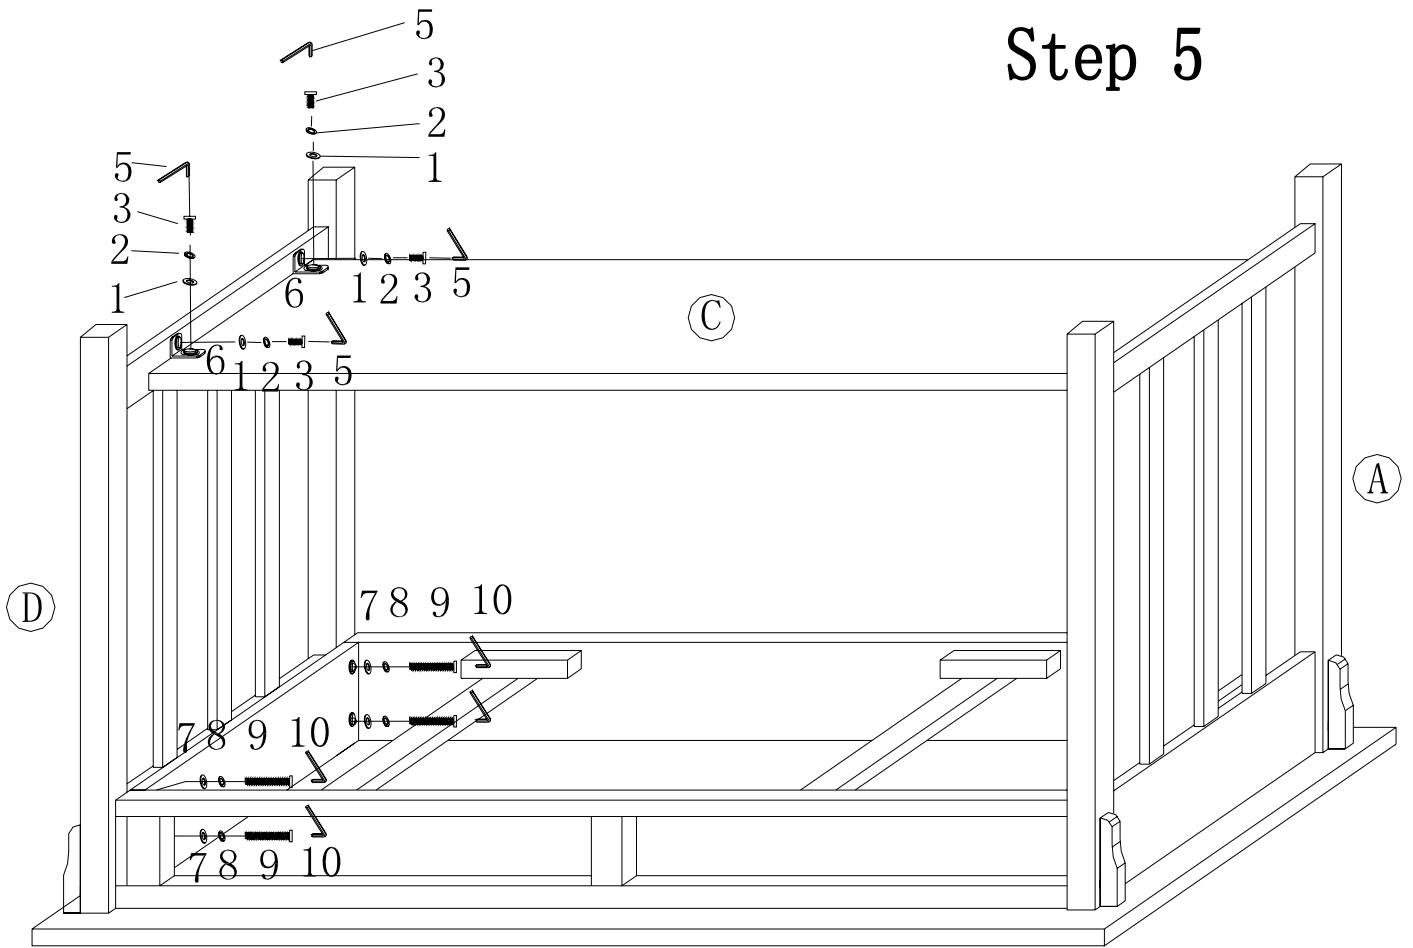

Assembly Instructions

ITEM Number: EWB221-1

Product Name: Console Table

Panel and Fittings Identification:

	PARTS	Q' TY		PARTS	Q' TY
A		1PC	1		8PCS
B		1PC	2		8PCS
C		1PC	3		8PCS
D		1PC	4		12PCS
			5		1PC
			6		4PCS
			7		8PCS
			8		8PCS
			9		8PCS
			10		1PC

Step By Step Assembly Instructions

Step 1

Step 2

Step 3

Step 4

Step 5

Step 6