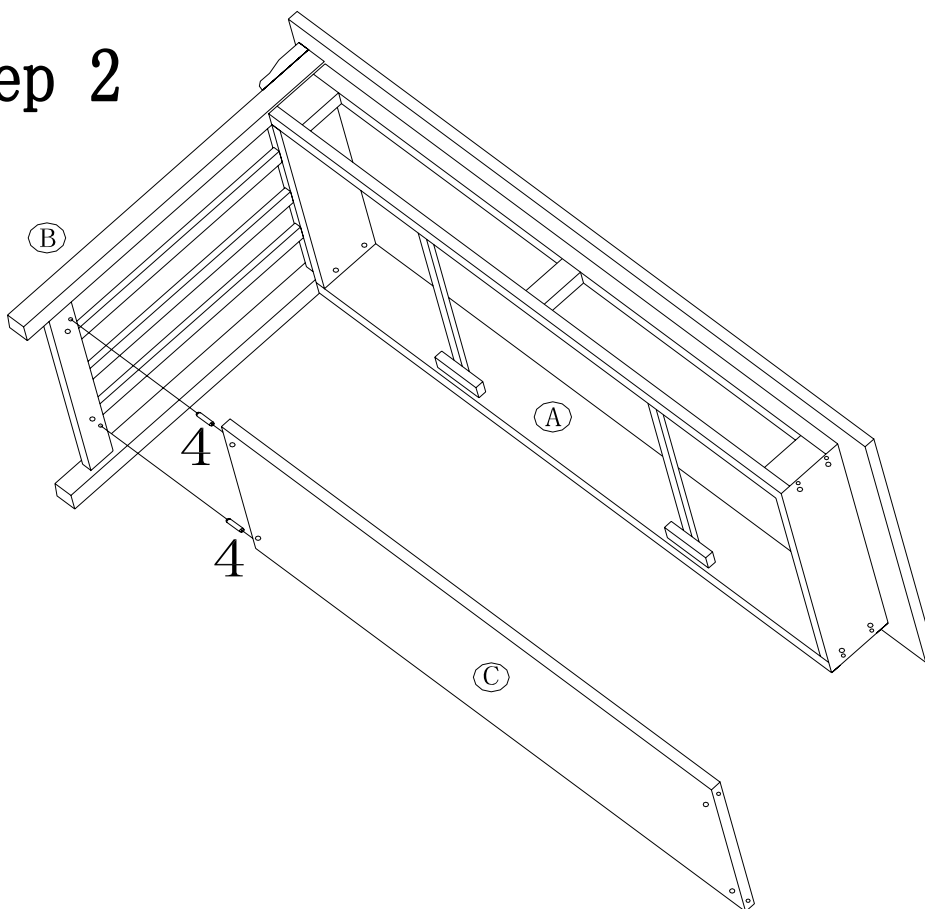

Step By Step Assembly Instructions

Step 1

Step 2