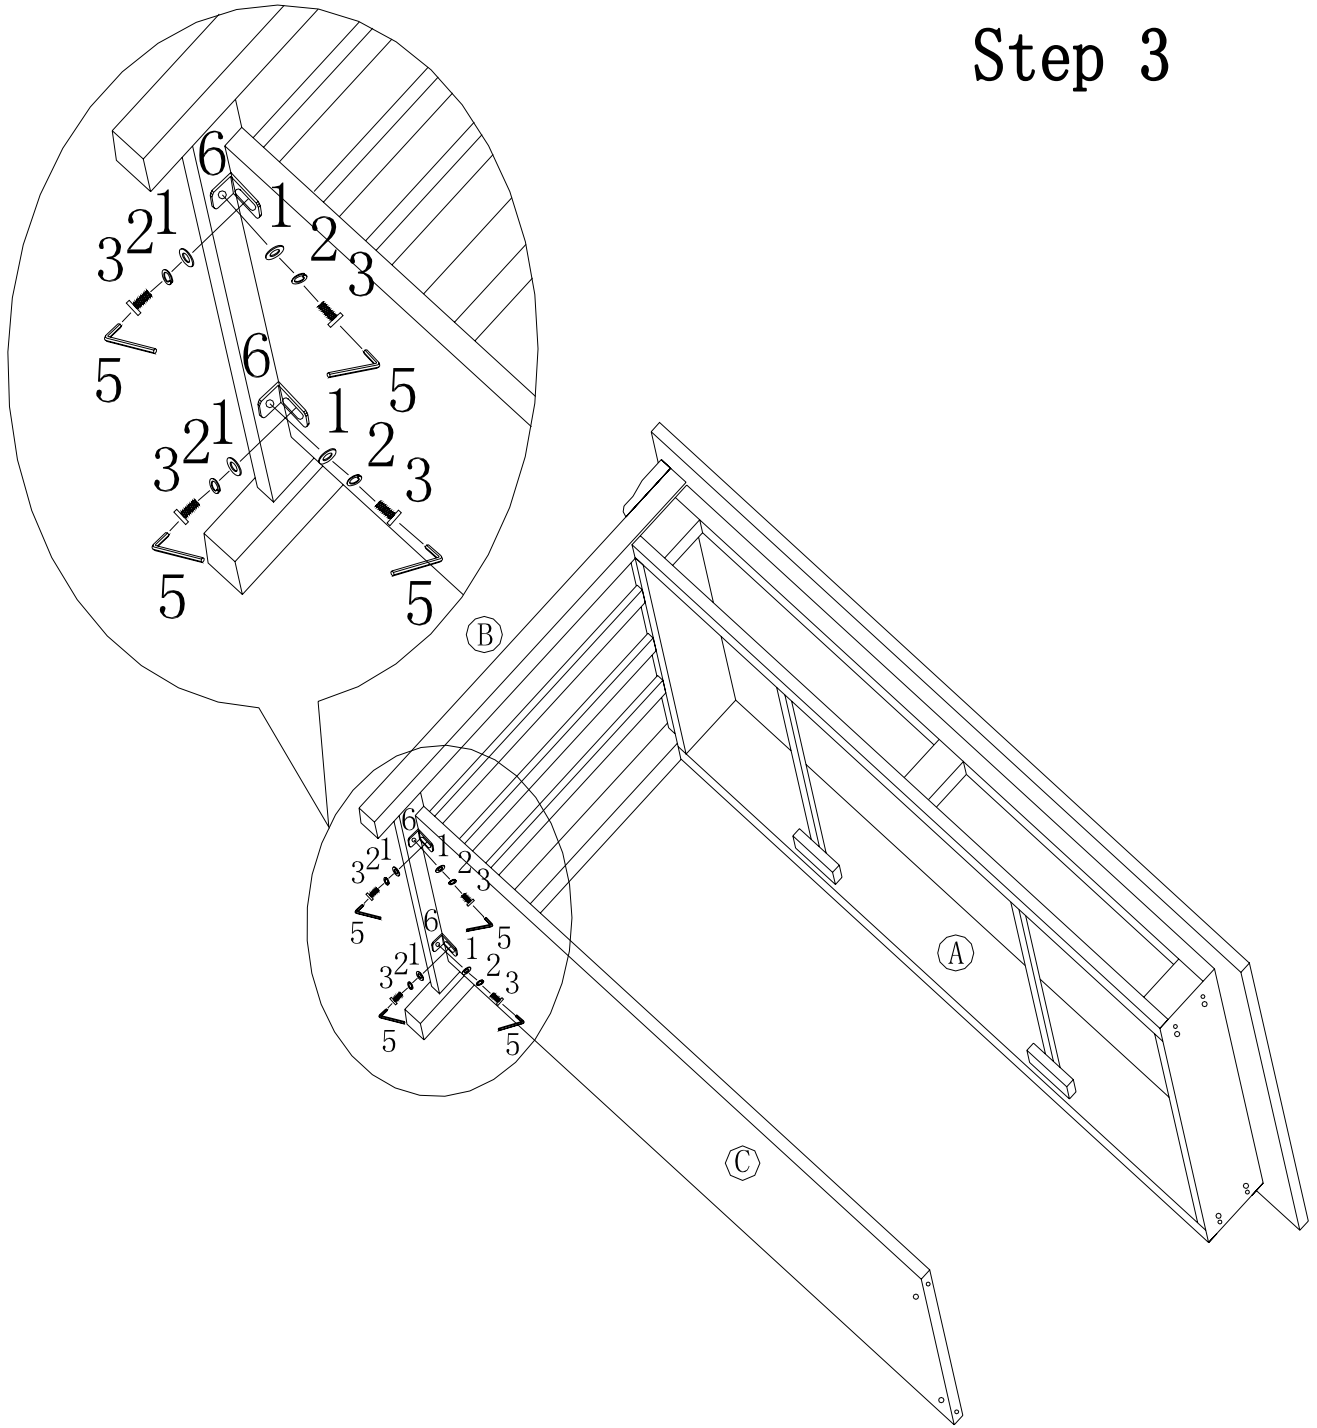

Assembly Instructions

ITEM Number: EWB221-1

Product Name: Console Table

Panel and Fittings Identification:

	PARTS	Q' TY		PARTS	Q' TY
A		1PC	1		8PCS
B		1PC	2		8PCS
C		1PC	3		8PCS
D		1PC	4		12PCS
			5		1PC
			6		4PCS
			7		8PCS
			8		8PCS
			9		8PCS
			10		1PC

Step By Step Assembly Instructions

Step 1

Step 2

Step 3

Step 4

Step 5

Step 6