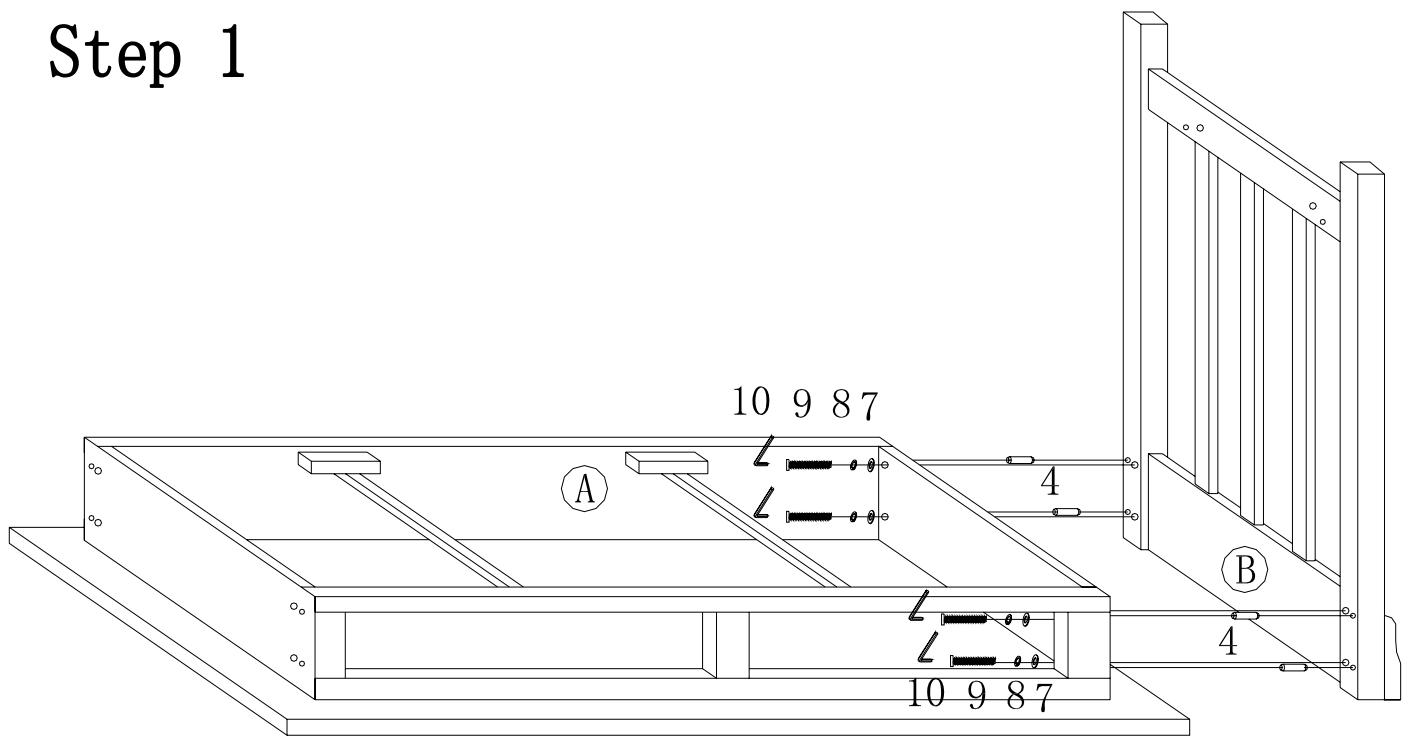

Step By Step Assembly Instructions

Step 1