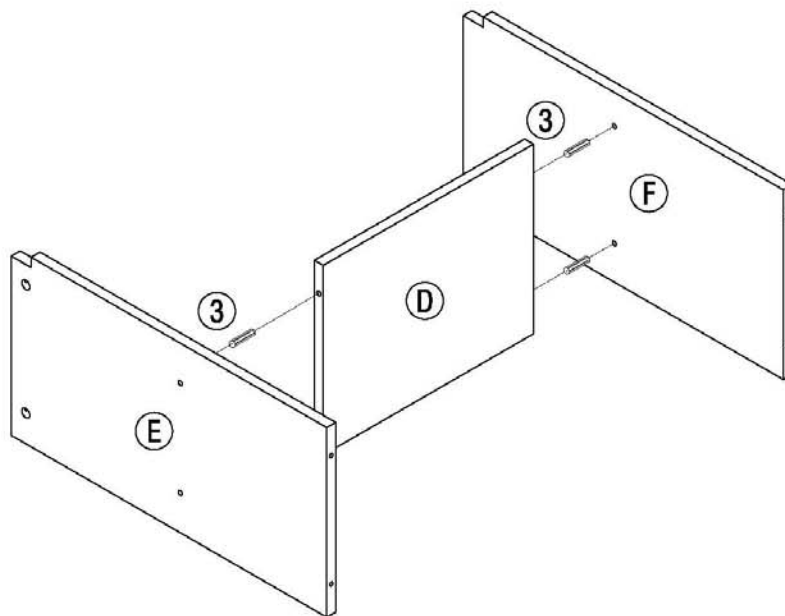

Hardware and Panel Identification List :

	PARTS	Q'TY
A		1PC
B		1PC
C		2PCS
D		1PC
E		1PC
F		1PC
G		1PC
H		1PC
I		1PC
J		1PC
K		1PC

	PARTS	Q'TY
1		8PCS
2		8PCS
3		20PCS
4		4PCS
5		4PCS
6		4PCS
7		4PCS
8		1PC
9		4PCS
10		29PCS
11		3PCS

Step By Step Assembly Instructions

Step 1 :